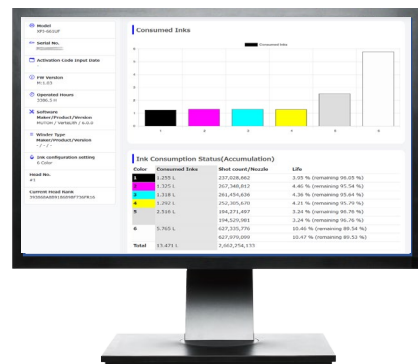

MUTOH Club / MUTOH Direct flow chart

Statistical Data Available through MUTOH Club

➤ Error information

List of the errors which occurred and their possible causes.

Dealers can efficiently coordinate parts required or plan how to respond to the problem in advance, contributing to a reduction of on-site visits to their end-users and mitigating printer downtime.

No.	Date	ID	Message	Event/symptom
1	27-07-2023 07:54	241		
2	08-06-2023 16:01	154		
3	17-04-2023 07:54	73		
4	07-03-2023 17:25	154		
5	08-02-2023 12:10	154		

➤ Ink consumption

The ink amount and the number of ink shots.
(Latest or specific period)

This information enables optimal inventory management of consumables and spare parts.

Ink consumption and ink shot count

➤ Print information by print mode

The printed area and the number of printed jobs.
(Latest or specific period)