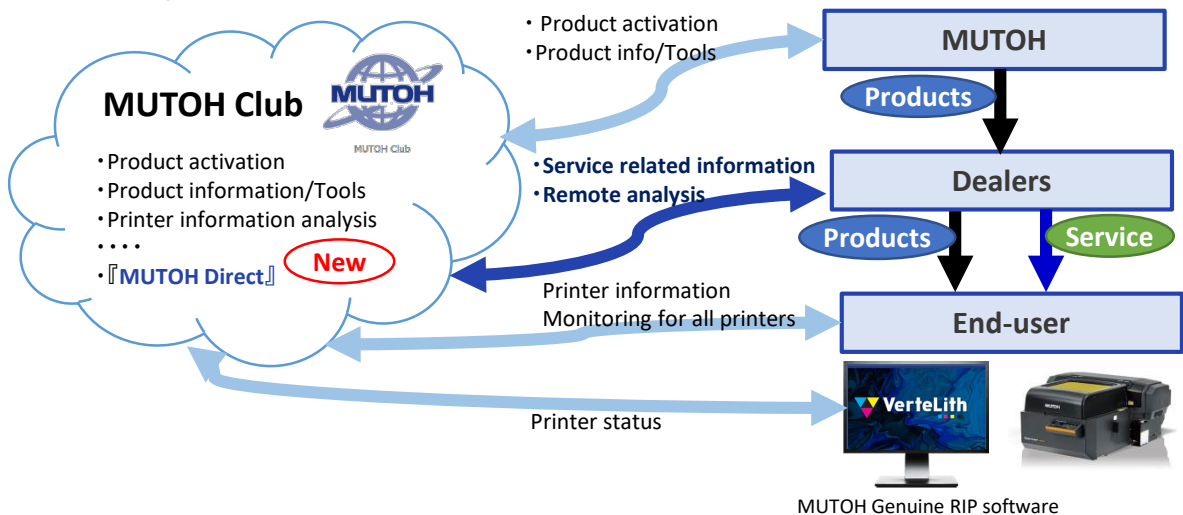

For Immediate Release

MUTOH announces MUTOH Direct, a new cloud service connecting dealers and end-users

MUTOH INDUSTRIES, LTD.

MUTOH INDUSTRIES LTD., a leading manufacturer of wide-format digital inkjet printers, affiliated with MUTOH HOLDINGS CO., LTD. today has announced the launch of MUTOH Direct, a new cloud service for MUTOH dealers allowing remote monitoring of end-users' printer status and printer usage for more effective service and maintenance.

MUTOH Direct is available in North America, Europe, Australia and New Zealand, sequentially expanding to other regions.

MUTOH Club is a cloud service that connects MUTOH and its printer users. Through MUTOH Club, users can access their printer operational status, statistical data and product authorization management, obtain product information, various software and tools.

The new MUTOH Direct is an enhanced service of MUTOH Club for MUTOH dealers. This new service allows dealers to remotely access and monitor end-users' printer information, enabling them to proactively predict and address potential causes of printer failures and take prompt action. Consequently, dealers can reduce the number of visits to end-users and minimize printer down time, enhancing overall service effectiveness. In addition, by monitoring the printer status, it is possible to advise end-users on optimal printer operation.

MUTOH Club / MUTOH Direct flow chart